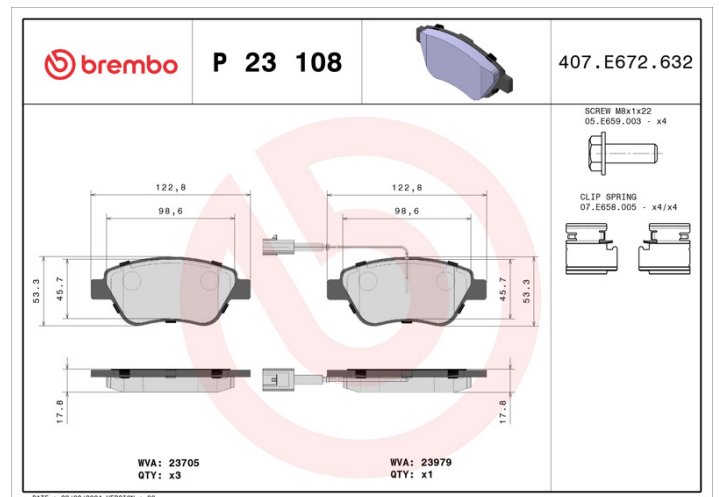

### Technical specifications

EAN code <b>8020584059449</b>	Axle <b>Front</b>	Thickness <b>18 mm</b>
Width <b>123 mm</b>	Height <b>53 mm</b>	Braking system <b>Bosch</b>
Wear indicator <b>Electric</b>	WVA number <b>23979,23982</b>	Accessories <b>With accessories With brake caliper bolts</b>