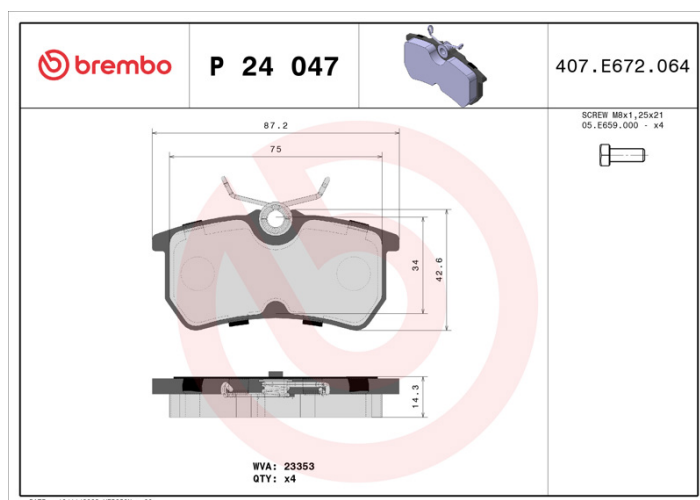

BRAKE PAD

P 24 047

The P 24 047 brake pad is synonymous with reliability

The Brembo brake pad guarantees ultimate safety when braking thanks to the use of more than 100 different compounds, designed according to the type of vehicle and use. Stopping distances reduced to a minimum, maximum driving comfort and silent operation are the most important features of Brembo materials. Brembo brake pads are supplied together with an extensive range of accessories and assembly kits for professional-standard installation.

- ✓ OE-equivalent
- ✓ Brembo quality
- ✓ ECE-R90 certificate
- ✓ Safety
- ✓ Performance
- ✓ Comfort

Technical specifications

EAN code 8020584052198	Axle Rear	Thickness 14 mm
Width 87 mm	Height 43 mm	Braking system Lucas
Wear indicator Without	WVA number 23353	Accessories With brake caliper bolts