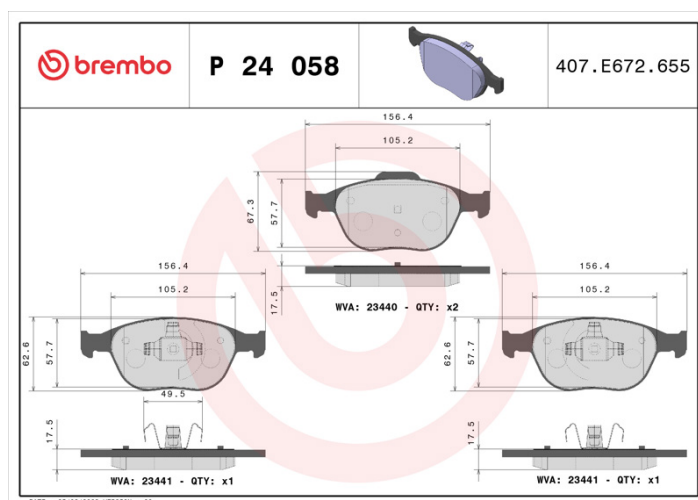

BRAKE PAD

P 24 058

The P 24 058 brake pad is synonymous with reliability

The Brembo brake pad guarantees ultimate safety when braking thanks to the use of more than 100 different compounds, designed according to the type of vehicle and use. Stopping distances reduced to a minimum, maximum driving comfort and silent operation are the most important features of Brembo materials. Brembo brake pads are supplied together with an extensive range of accessories and assembly kits for professional-standard installation.

- ✓ OE-equivalent
- ✓ Brembo quality
- ✓ ECE-R90 certificate
- ✓ Safety
- ✓ Performance
- ✓ Comfort

Technical specifications

EAN code 8020584052303	Axle Front	Thickness 18 mm
Width 157 mm	Height 63 mm	Braking system Teves
Wear indicator Without	WVA number 23440,23441	Accessories With piston clip