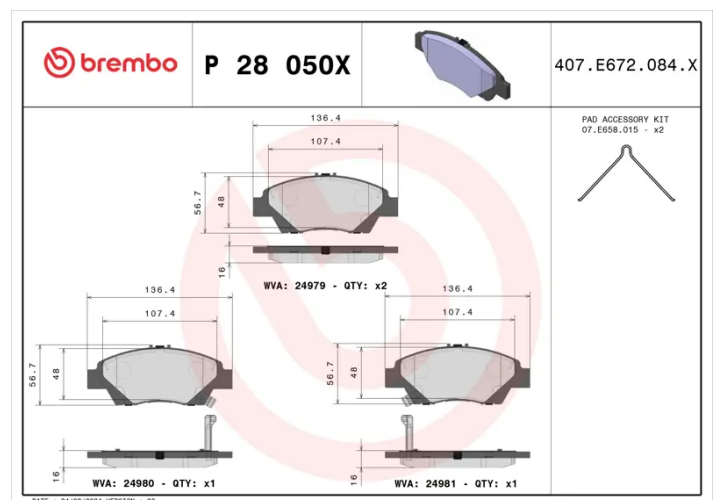

BRAKE PAD XTRA P 28 050X

The P 28 050X Xtra brake pad is synonymous with reliability

Brembo Xtra brake pads, developed to enhance the advantages of the Xtra and Max discs, are made using the special BRM X L01 compound which consists of more than 30 different components. Compared with the compound used for original-equivalent pads, the new solution assures a higher friction coefficient, which translates to more precise and stable braking, at both high and low temperatures. All this makes for greater driving comfort and improved pedal modularity, without compromising the product's mileage output.

- ✓ OE-equivalent
- ✓ Brembo quality
- ✓ ECE-R90 certificate
- ✓ Safety
- ✓ Performance
- ✓ Sports driving
- ✓ With accessories

Technical specifications

EAN code 8020584068847	Axle Front	Thickness 17 mm
Width 136 mm	Height 56 mm	Braking system Akebono
Wear indicator Acoustic	WVA number 24979,24980,24981	Accessories With accessories With anti-squeal shim