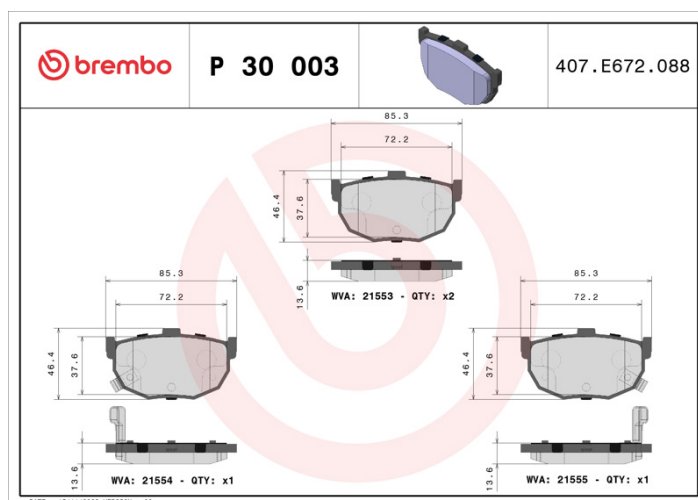

### Technical specifications

EAN code	Axle	Thickness
<b>8020584052730</b>	<b>Rear</b>	<b>14 mm</b>
Width	Height	Braking system
<b>85 mm</b>	<b>47 mm</b>	<b>Sumitomo</b>
Wear indicator	WVA number	
<b>Acoustic</b>	<b>21554,21555,21553</b>	