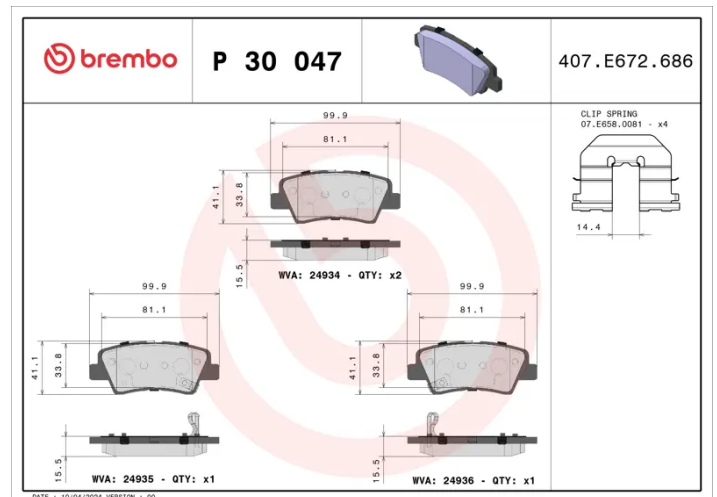

BRAKE PAD

P 30 047

The P 30 047 brake pad is synonymous with reliability

The Brembo brake pad guarantees ultimate safety when braking thanks to the use of more than 100 different compounds, designed according to the type of vehicle and use. Stopping distances reduced to a minimum, maximum driving comfort and silent operation are the most important features of Brembo materials. Brembo brake pads are supplied together with an extensive range of accessories and assembly kits for professional-standard installation.

- ✓ OE-equivalent
- ✓ Brembo quality
- ✓ ECE-R90 certificate
- ✓ Safety
- ✓ Performance
- ✓ Comfort

Technical specifications

EAN code 8020584090596	Axle Rear	Thickness 16 mm
Width 100 mm	Height 41 mm	Braking system Akebono
Wear indicator Acoustic	WVA number 24934,24935,24936	Accessories With anti-squeal shim