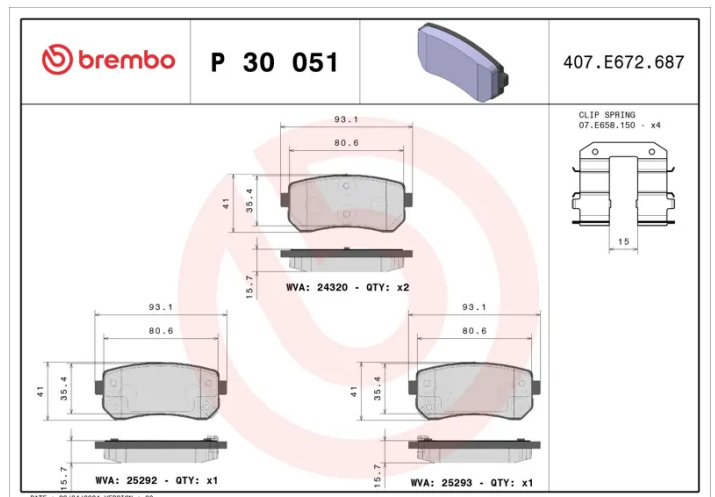

BRAKE PAD

P 30 051

The P 30 051 brake pad is synonymous with reliability

The Brembo brake pad guarantees ultimate safety when braking thanks to the use of more than 100 different compounds, designed according to the type of vehicle and use. Stopping distances reduced to a minimum, maximum driving comfort and silent operation are the most important features of Brembo materials. Brembo brake pads are supplied together with an extensive range of accessories and assembly kits for professional-standard installation.

- ✓ OE-equivalent
- ✓ Brembo quality
- ✓ ECE-R90 certificate
- ✓ Safety
- ✓ Performance
- ✓ Comfort
- ✓ With accessories

Technical specifications

EAN code 8020584103081	Axle Rear	Thickness 16 mm
Width 93 mm	Height 41 mm	Braking system Mando
Wear indicator Acoustic	WVA number 24320,25292,25293	Accessories With accessories