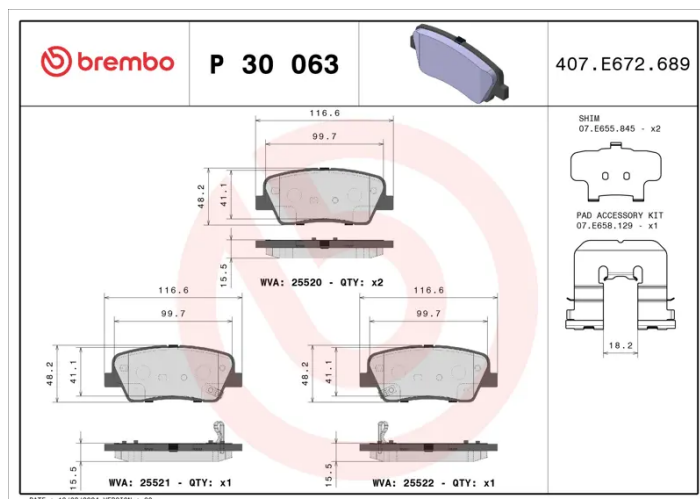

### Technical specifications

EAN code <b>8020584104767</b>	Axle <b>Rear</b>	Thickness <b>16 mm</b>
Width <b>117 mm</b>	Height <b>48 mm</b>	Braking system <b>Mando</b>
Wear indicator <b>Acoustic</b>	WVA number <b>25522,25520,25521</b>	Accessories <b>With accessories With piston clip With anti-squeal shim</b>