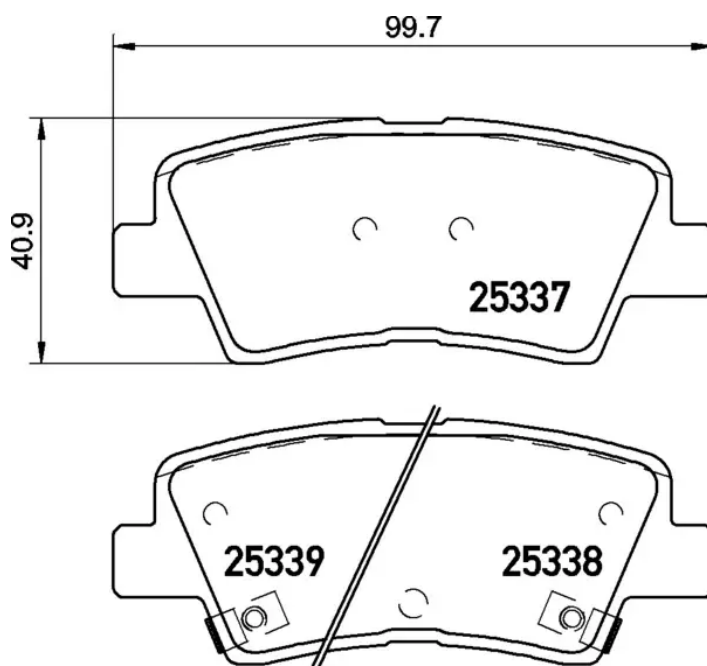

BRAKE PAD XTRA

P 30 094X

The P 30 094X Xtra brake pad is synonymous with reliability

Brembo Xtra brake pads, developed to enhance the advantages of the Xtra and Max discs, are made using the special BRM X L01 compound which consists of more than 30 different components. Compared with the compound used for original-equivalent pads, the new solution assures a higher friction coefficient, which translates to more precise and stable braking, at both high and low temperatures. All this makes for greater driving comfort and improved pedal modularity, without compromising the product's mileage output.

- ✓ OE-equivalent
- ✓ Brembo quality
- ✓ ECE-R90 certificate
- ✓ Safety
- ✓ Performance
- ✓ Sports driving
- ✓ With accessories

Technical specifications

EAN code 8020584121658	Axle Rear	Thickness 16 mm
Width 100 mm	Height 41 mm	Braking system Akebono
Wear indicator Acoustic	WVA number 25337,25338,25339	Accessories With accessories With anti-squeal shim