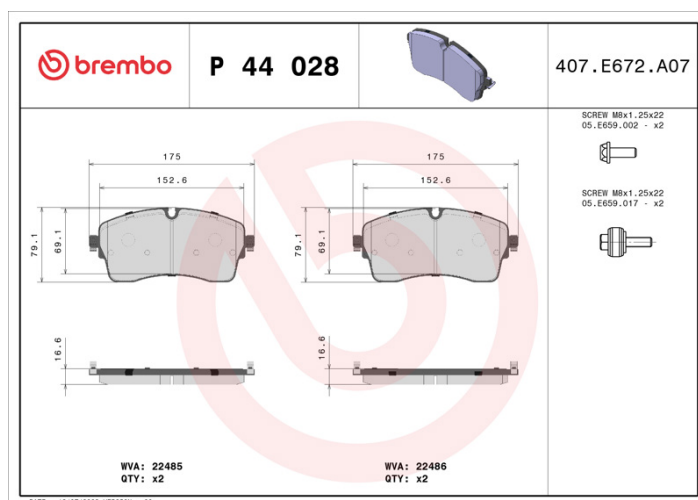

BRAKE PAD

P 44 028

The P 44 028 brake pad is synonymous with reliability

The Brembo brake pad guarantees ultimate safety when braking thanks to the use of more than 100 different compounds, designed according to the type of vehicle and use. Stopping distances reduced to a minimum, maximum driving comfort and silent operation are the most important features of Brembo materials. Brembo brake pads are supplied together with an extensive range of accessories and assembly kits for professional-standard installation.

- ✓ OE-equivalent
- ✓ Brembo quality
- ✓ ECE-R90 certificate
- ✓ Safety
- ✓ Performance
- ✓ Comfort

Technical specifications

EAN code 8020584116555	Axle Front	Thickness 17 mm
Width 175 mm	Height 79 mm	Braking system ATE
Wear indicator Without	WVA number 22485,22486	Accessories With brake caliper bolts