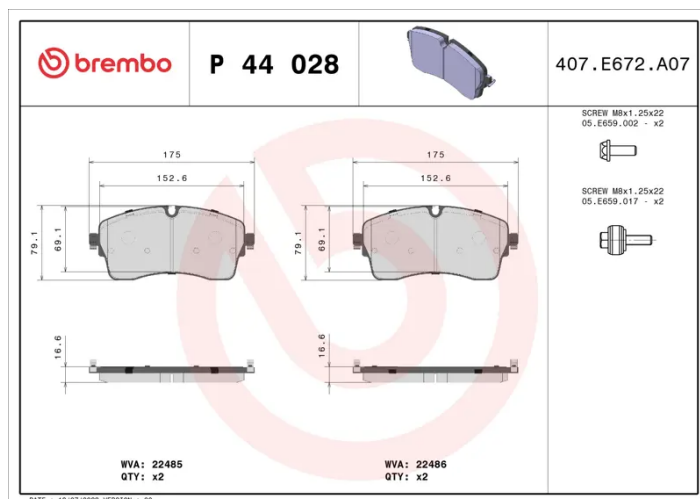

BRAKE PAD

P 44 028

The P 44 028 brake pad is synonymous with reliability

The Brembo brake pad guarantees ultimate safety when braking thanks to the use of more than 100 different compounds, designed according to the type of vehicle and use. Stopping distances reduced to a minimum, maximum driving comfort and silent operation are the most important features of Brembo materials. Brembo brake pads are supplied together with an extensive range of accessories and assembly kits for professional-standard installation.

- ✓ OE-equivalent
- ✓ Brembo quality
- ✓ ECE-R90 certificate
- ✓ Safety
- ✓ Performance
- ✓ Comfort
- ✓ With accessories

Technical specifications

EAN code 8020584116555	Axle Front	Thickness 17 mm
Width 175 mm	Height 79 mm	Braking system ATE
Wear indicator Without	WVA number 22485,22486	Accessories With accessories With anti-squeal shim With brake caliper bolts