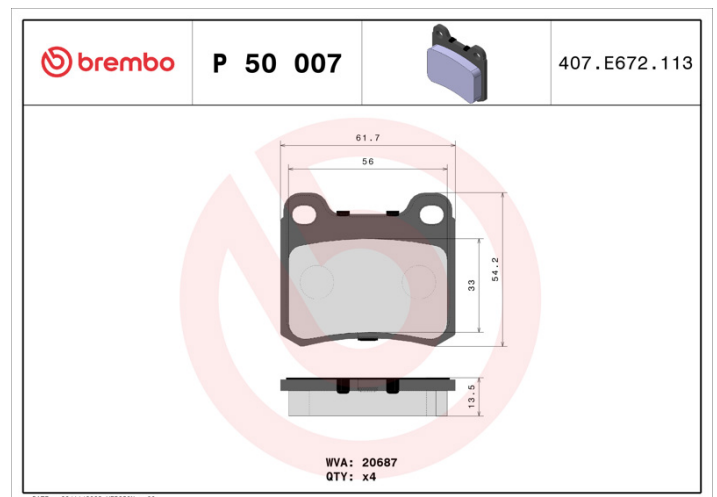

BRAKE PAD

P 50 007

The P 50 007 brake pad is synonymous with reliability

The Brembo brake pad guarantees ultimate safety when braking thanks to the use of more than 100 different compounds, designed according to the type of vehicle and use. Stopping distances reduced to a minimum, maximum driving comfort and silent operation are the most important features of Brembo materials. Brembo brake pads are supplied together with an extensive range of accessories and assembly kits for professional-standard installation.

- ✓ OE-equivalent
- ✓ Brembo quality
- ✓ ECE-R90 certificate
- ✓ Safety
- ✓ Performance
- ✓ Comfort

Technical specifications

EAN code	Axle	Thickness
8020584053799	Rear	14 mm
Width	Height	Braking system
62 mm	54 mm	Teves
Wear indicator	WVA number	
Without	20687	