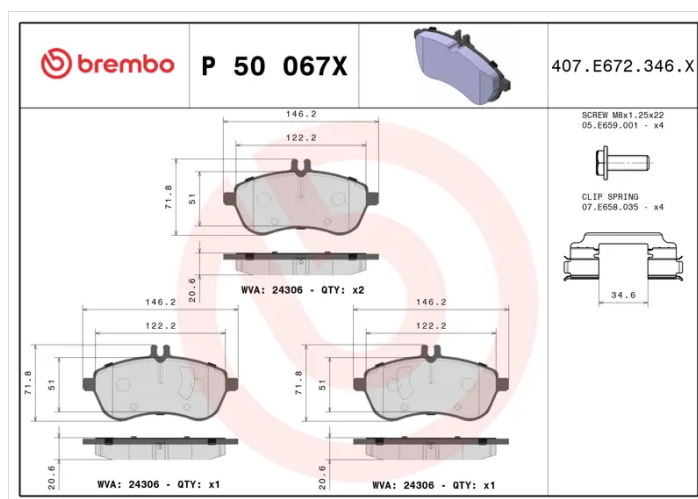

# BRAKE PAD XTRA P 50 067X

The P 50 067X Xtra brake pad is synonymous with reliability

Brembo Xtra brake pads, developed to enhance the advantages of the Xtra and Max discs, are made using the special BRM X L01 compound which consists of more than 30 different components. Compared with the compound used for original-equivalent pads, the new solution assures a higher friction coefficient, which translates to more precise and stable braking, at both high and low temperatures. All this makes for greater driving comfort and improved pedal modularity, without compromising the product's mileage output.

## Technical specifications

EAN code <b>8020584115008</b>	Axle <b>Front</b>	Thickness <b>21 mm</b>
Width <b>146 mm</b>	Height <b>72 mm</b>	Braking system <b>Lucas</b>
Wear indicator <b>Prepared for wear indicator</b>	WVA number <b>24306</b>	Accessories <b>With accessories With anti-squeal shim With brake caliper bolts</b>