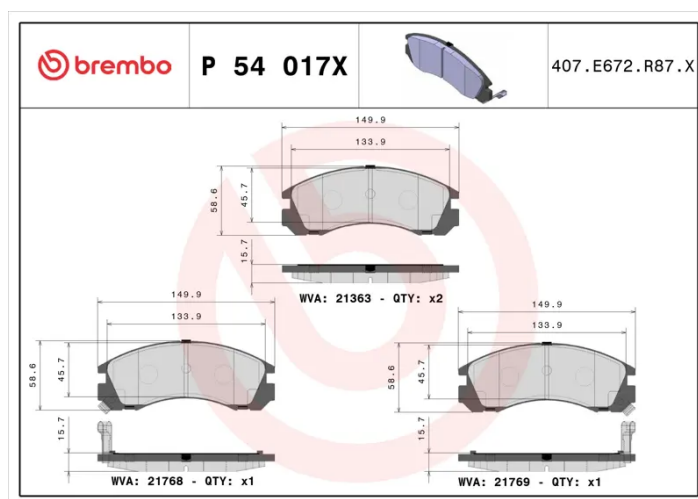

- ✓ OE-equivalent
- ✓ Brembo quality
- ✓ ECE-R90 certificate
- ✓ Safety
- ✓ Performance
- ✓ Sports driving

Technical specifications

EAN code 8020584115015	Axle Front	Thickness 16 mm
Width 150 mm	Height 59 mm	Braking system Akebono
Wear indicator Acoustic	WVA number 21363,21768,21769	Accessories With anti-squeal shim