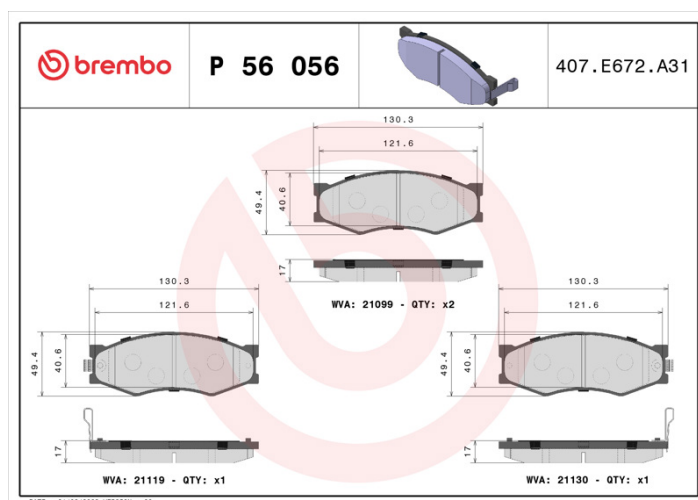

BRAKE PAD

P 56 056

The P 56 056 brake pad is synonymous with reliability

The Brembo brake pad guarantees ultimate safety when braking thanks to the use of more than 100 different compounds, designed according to the type of vehicle and use. Stopping distances reduced to a minimum, maximum driving comfort and silent operation are the most important features of Brembo materials. Brembo brake pads are supplied together with an extensive range of accessories and assembly kits for professional-standard installation.

- ✓ OE-equivalent
- ✓ Brembo quality
- ✓ ECE-R90 certificate
- ✓ Safety
- ✓ Performance
- ✓ Comfort

Technical specifications

EAN code	Axle	Thickness
8020584061411	Front	17 mm
Width	Height	Braking system
130 mm	50 mm	Akebono
Wear indicator	WVA number	
Acoustic	21119,21099,21130	