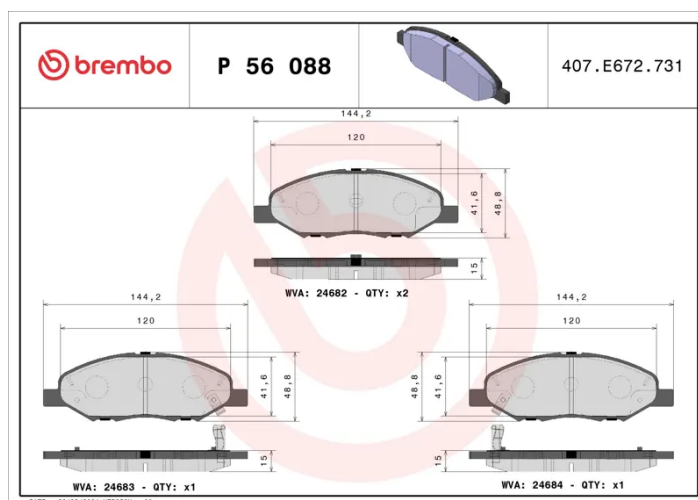

BRAKE PAD

P 56 088

The P 56 088 brake pad is synonymous with reliability

The Brembo brake pad guarantees ultimate safety when braking thanks to the use of more than 100 different compounds, designed according to the type of vehicle and use. Stopping distances reduced to a minimum, maximum driving comfort and silent operation are the most important features of Brembo materials. Brembo brake pads are supplied together with an extensive range of accessories and assembly kits for professional-standard installation.

- ✓ OE-equivalent
- ✓ Brembo quality
- ✓ ECE-R90 certificate
- ✓ Safety
- ✓ Performance
- ✓ Comfort

Technical specifications

EAN code 8020584103401	Axle Front	Thickness 14 mm
Width 145 mm	Height 49 mm	Braking system Sumitomo
Wear indicator Acoustic	WVA number 24682,24684,24683	Accessories With anti-squeal shim