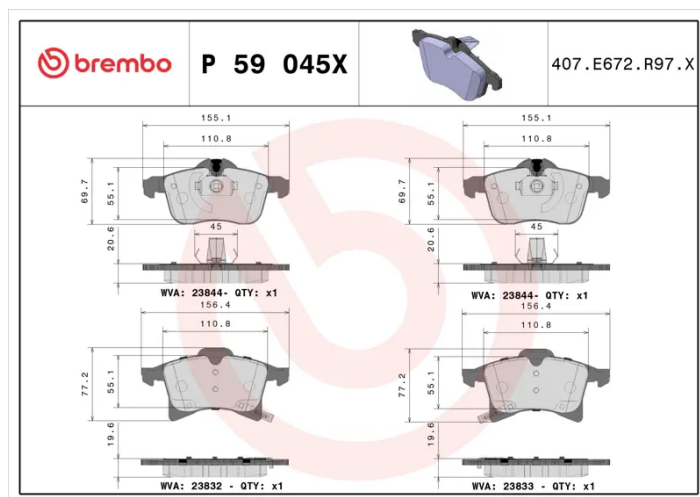

BRAKE PAD XTRA P 59 045X

The P 59 045X Xtra brake pad is synonymous with reliability

Brembo Xtra brake pads, developed to enhance the advantages of the Xtra and Max discs, are made using the special BRM X L01 compound which consists of more than 30 different components. Compared with the compound used for original-equivalent pads, the new solution assures a higher friction coefficient, which translates to more precise and stable braking, at both high and low temperatures. All this makes for greater driving comfort and improved pedal modularity, without compromising the product's mileage output.

- ✓ OE-equivalent
- ✓ Brembo quality
- ✓ ECE-R90 certificate
- ✓ Safety
- ✓ Performance
- ✓ Sports driving

Technical specifications

EAN code 8020584069059	Axle Front	Thickness 20 mm
Width 155 mm	Height 70 mm	Braking system Teves
Wear indicator Acoustic	WVA number 23832,23833,23844	