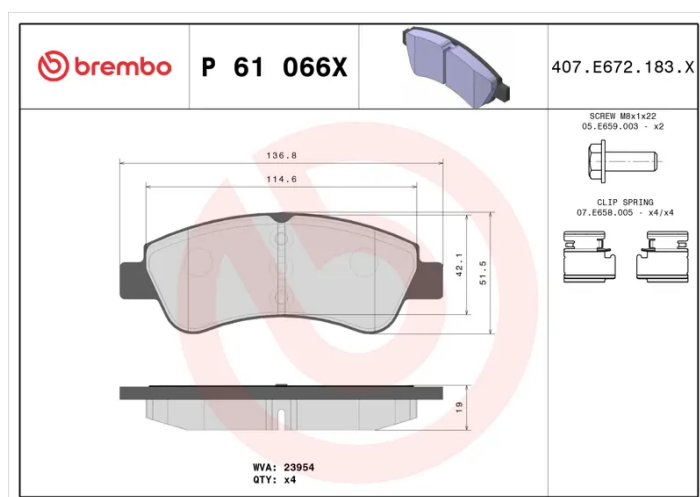

BRAKE PAD XTRA P 61 066X

The P 61 066X Xtra brake pad is synonymous with reliability

Brembo Xtra brake pads, developed to enhance the advantages of the Xtra and Max discs, are made using the special BRM X L01 compound which consists of more than 30 different components. Compared with the compound used for original-equivalent pads, the new solution assures a higher friction coefficient, which translates to more precise and stable braking, at both high and low temperatures. All this makes for greater driving comfort and improved pedal modularity, without compromising the product's mileage output.

- ✓ OE-equivalent
- ✓ Brembo quality
- ✓ ECE-R90 certificate
- ✓ Safety
- ✓ Performance
- ✓ Sports driving
- ✓ With accessories

Technical specifications

EAN code 8020584069097	Axle Front	Thickness 19 mm
Width 137 mm	Height 52 mm	Braking system Bosch
Wear indicator Without	WVA number 23954	Accessories With accessories With anti-squeal shim With brake caliper bolts