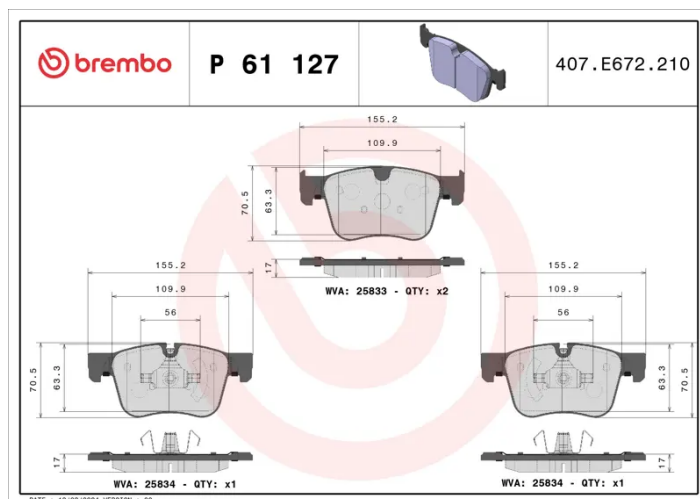

BRAKE PAD

P 61 127

The P 61 127 brake pad is synonymous with reliability

The Brembo brake pad guarantees ultimate safety when braking thanks to the use of more than 100 different compounds, designed according to the type of vehicle and use. Stopping distances reduced to a minimum, maximum driving comfort and silent operation are the most important features of Brembo materials. Brembo brake pads are supplied together with an extensive range of accessories and assembly kits for professional-standard installation.

- ✓ OE-equivalent
- ✓ Brembo quality
- ✓ ECE-R90 certificate
- ✓ Safety
- ✓ Performance
- ✓ Comfort
- ✓ With accessories

Technical specifications

EAN code 8020584084007	Axle Front	Thickness 17 mm
Width 155 mm	Height 70 mm	Braking system Teves
Wear indicator Prepared for wear indicator	WVA number 25834,25833	Accessories With piston clip With anti-squeal shim With accessories