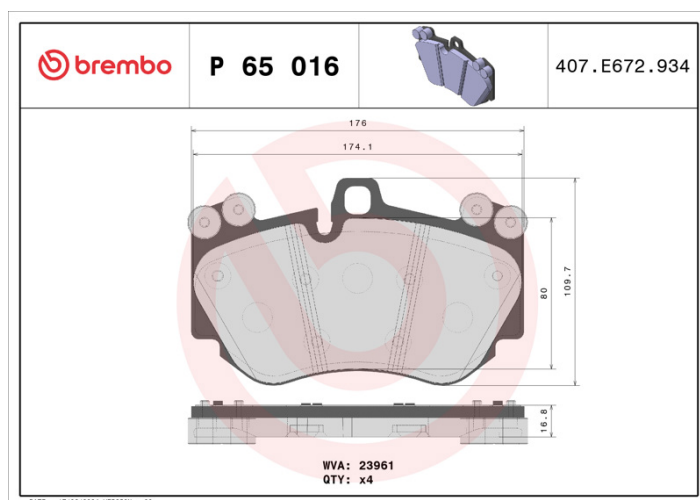

BRAKE PAD

P 65 016

The P 65 016 brake pad is synonymous with reliability

The Brembo brake pad guarantees ultimate safety when braking thanks to the use of more than 100 different compounds, designed according to the type of vehicle and use. Stopping distances reduced to a minimum, maximum driving comfort and silent operation are the most important features of Brembo materials. Brembo brake pads are supplied together with an extensive range of accessories and assembly kits for professional-standard installation.

- ✓ OE-equivalent
- ✓ Brembo quality
- ✓ ECE-R90 certificate
- ✓ Safety
- ✓ Performance
- ✓ Comfort

Technical specifications

EAN code 8020584061879	Axle Front	Thickness 17 mm
Width 176 mm	Height 110 mm	Braking system Brembo
Wear indicator Prepared for wear indicator	WVA number 23961	Accessories With counterweights