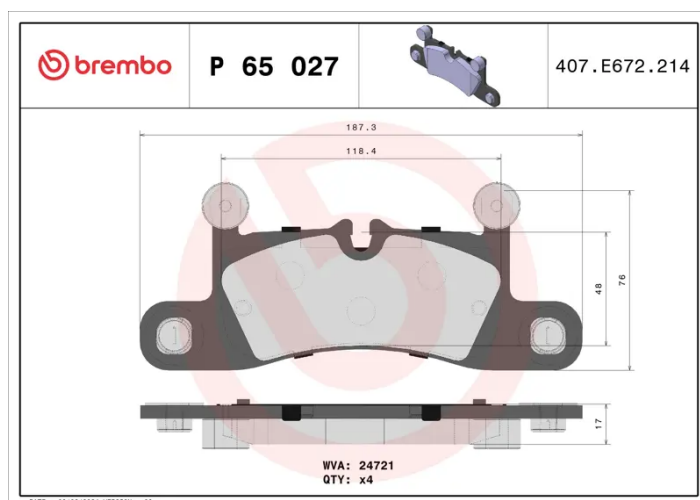

### Technical specifications

EAN code <b>8020584103654</b>	Axle <b>Rear</b>	Thickness <b>17 mm</b>
Width <b>188 mm</b>	Height <b>80 mm</b>	Braking system <b>Brembo</b>
Wear indicator <b>Prepared for wear indicator</b>	WVA number <b>24721</b>	Accessories <b>With anti-squeal shim With counterweights</b>