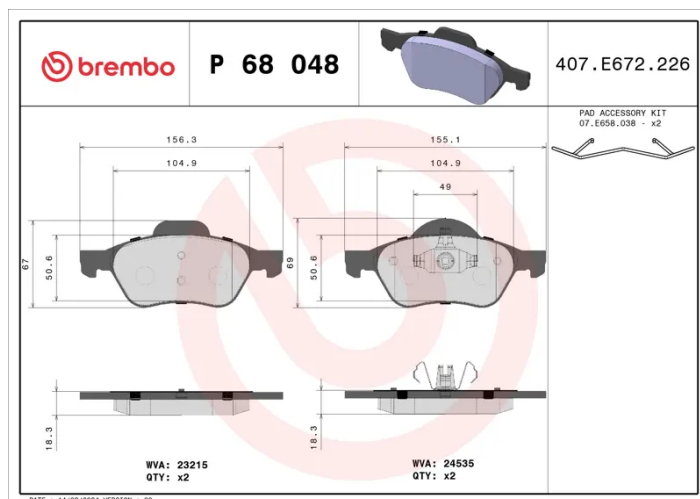

## P 68 048

The P 68 048 brake pad is synonymous with reliability

The Brembo brake pad guarantees ultimate safety when braking thanks to the use of more than 100 different compounds, designed according to the type of vehicle and use. Stopping distances reduced to a minimum, maximum driving comfort and silent operation are the most important features of Brembo materials. Brembo brake pads are supplied together with an extensive range of accessories and assembly kits for professional-standard installation.

### Technical specifications

EAN code <b>8020584061992</b>	Axle <b>Front</b>	Thickness <b>18 mm</b>
Width <b>156 mm</b>	Height <b>66 mm</b>	Braking system <b>Teves</b>
Wear indicator <b>Without</b>	WVA number <b>23215,24535</b>	Accessories <b>With piston clip With anti-squeal shim With accessories</b>