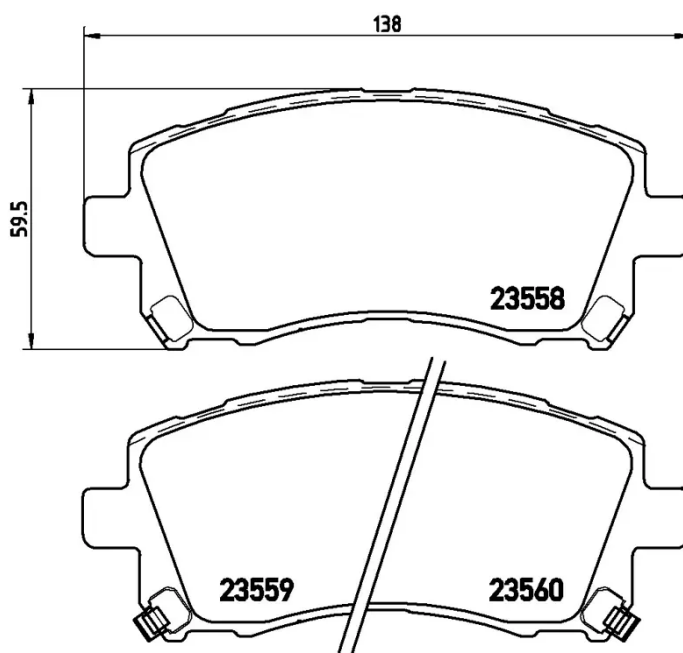

BRAKE PAD

P 78 010

The P 78 010 brake pad is synonymous with reliability

The Brembo brake pad guarantees ultimate safety when braking thanks to the use of more than 100 different compounds, designed according to the type of vehicle and use. Stopping distances reduced to a minimum, maximum driving comfort and silent operation are the most important features of Brembo materials. Brembo brake pads are supplied together with an extensive range of accessories and assembly kits for professional-standard installation.

- ✓ OE-equivalent
- ✓ Brembo quality
- ✓ ECE-R90 certificate
- ✓ Safety
- ✓ Performance
- ✓ Comfort
- ✓ With accessories

Technical specifications

EAN code 8020584057179	Axle Front and rear	Thickness 17 mm
Width 138 mm	Height 60 mm	Braking system Akebono
Wear indicator Acoustic	WVA number 23558,23559,23560	Accessories With accessories With anti-squeal shim With piston clip

26296AC041 SUBARU

26296AC050 SUBARU

26296AC060 SUBARU

26296AC070 SUBARU

26296AC200 SUBARU

26296AE020 SUBARU

26296AE080 SUBARU

26296AE081 SUBARU