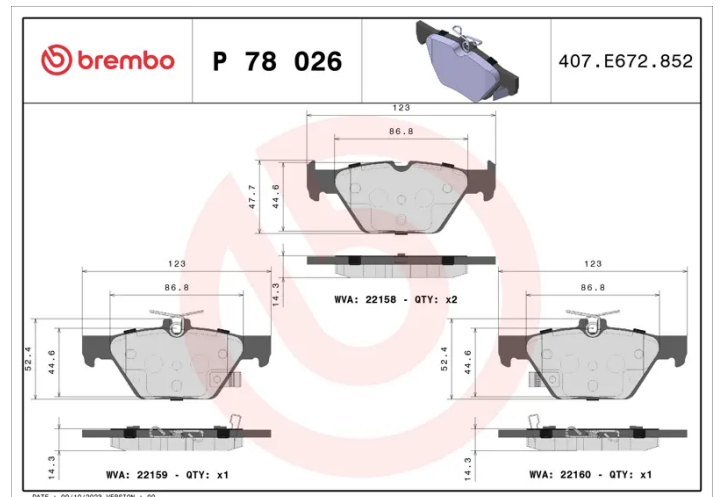

BRAKE PAD

P 78 026

The P 78 026 brake pad is synonymous with reliability

The Brembo brake pad guarantees ultimate safety when braking thanks to the use of more than 100 different compounds, designed according to the type of vehicle and use. Stopping distances reduced to a minimum, maximum driving comfort and silent operation are the most important features of Brembo materials. Brembo brake pads are supplied together with an extensive range of accessories and assembly kits for professional-standard installation.

- ✓ OE-equivalent
- ✓ Brembo quality
- ✓ ECE-R90 certificate
- ✓ Safety
- ✓ Performance
- ✓ Comfort

Technical specifications

EAN code 8020584086971	Axle Rear	Thickness 15 mm
Width 123 mm	Height 48 mm	Braking system Akebono
Wear indicator Acoustic	WVA number 22158,22159,22160	Accessories With anti-squeal shim