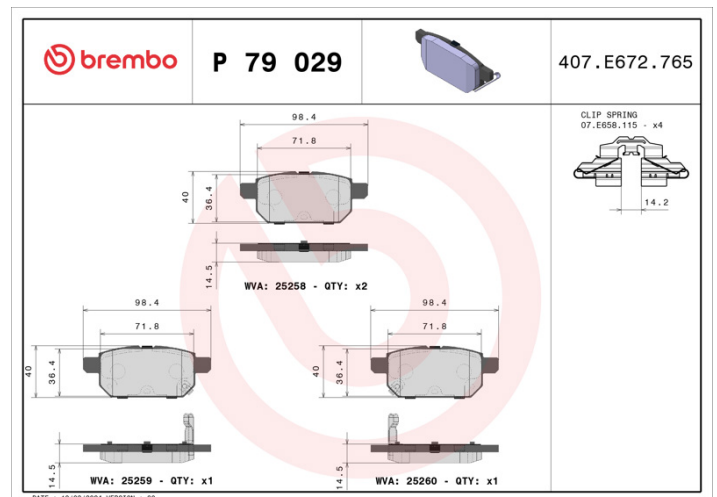

BRAKE PAD

P 79 029

The P 79 029 brake pad is synonymous with reliability

The Brembo brake pad guarantees ultimate safety when braking thanks to the use of more than 100 different compounds, designed according to the type of vehicle and use. Stopping distances reduced to a minimum, maximum driving comfort and silent operation are the most important features of Brembo materials. Brembo brake pads are supplied together with an extensive range of accessories and assembly kits for professional-standard installation.

- ✓ OE-equivalent
- ✓ Brembo quality
- ✓ ECE-R90 certificate
- ✓ Safety
- ✓ Performance
- ✓ Comfort
- ✓ With accessories

Technical specifications

EAN code 8020584108925	Axle Rear	Thickness 14 mm
Width 99 mm	Height 40 mm	Braking system Akebono
Wear indicator Acoustic	WVA number 25258,25259,25260	Accessories With accessories With anti-squeal shim