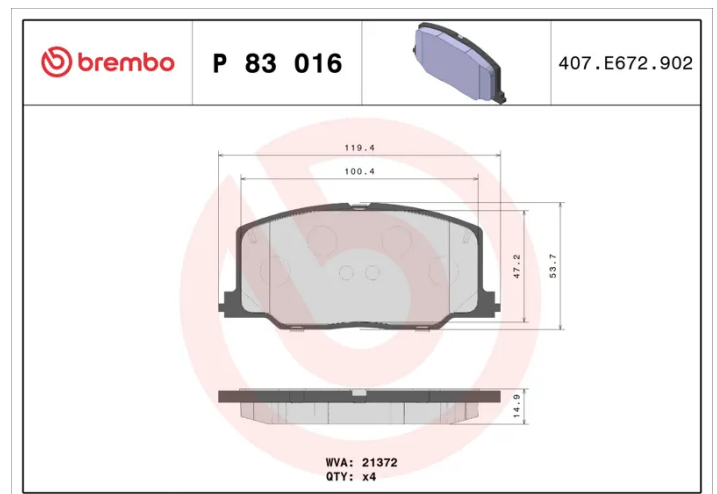

### Technical specifications

EAN code <b>8020584057513</b>	Axle <b>Front</b>	Thickness <b>15 mm</b>
Width <b>120 mm</b>	Height <b>54 mm</b>	Braking system <b>Akebono</b>
Wear indicator <b>Without</b>	WVA number <b>21372</b>	Accessories <b>With anti-squeal shim</b>