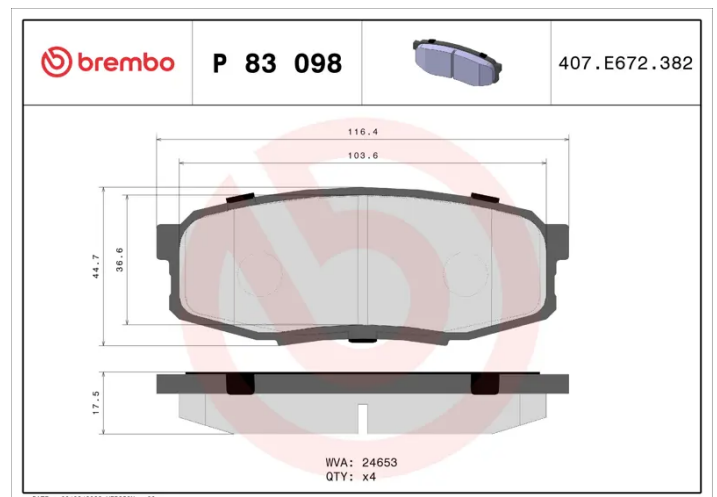

BRAKE PAD

P 83 098

The P 83 098 brake pad is synonymous with reliability

The Brembo brake pad guarantees ultimate safety when braking thanks to the use of more than 100 different compounds, designed according to the type of vehicle and use. Stopping distances reduced to a minimum, maximum driving comfort and silent operation are the most important features of Brembo materials. Brembo brake pads are supplied together with an extensive range of accessories and assembly kits for professional-standard installation.

- ✓ OE-equivalent
- ✓ Brembo quality
- ✓ ECE-R90 certificate
- ✓ Safety
- ✓ Performance
- ✓ Comfort

Technical specifications

EAN code 8020584062364	Axle Rear	Thickness 17 mm
Width 116 mm	Height 45 mm	Braking system Advics
Wear indicator Without	WVA number 24653	Accessories With anti-squeal shim