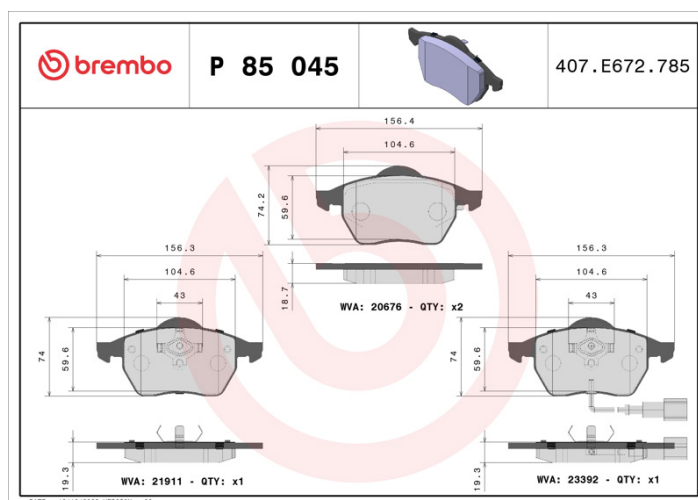

BRAKE PAD

P 85 045

The P 85 045 brake pad is synonymous with reliability

The Brembo brake pad guarantees ultimate safety when braking thanks to the use of more than 100 different compounds, designed according to the type of vehicle and use. Stopping distances reduced to a minimum, maximum driving comfort and silent operation are the most important features of Brembo materials. Brembo brake pads are supplied together with an extensive range of accessories and assembly kits for professional-standard installation.

- ✓ OE-equivalent
- ✓ Brembo quality
- ✓ ECE-R90 certificate
- ✓ Safety
- ✓ Performance
- ✓ Comfort

Technical specifications

EAN code 8020584058480	Axle Front	Thickness 21 mm
Width 157 mm	Height 74 mm	Braking system Teves
Wear indicator Electric	WVA number 21911,20676,23392	Accessories With piston clip