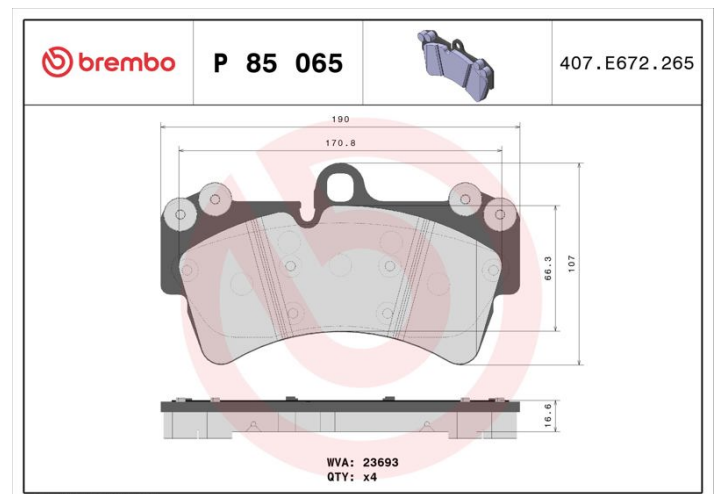

## P 85 065

The P 85 065 brake pad is synonymous with reliability

The Brembo brake pad guarantees ultimate safety when braking thanks to the use of more than 100 different compounds, designed according to the type of vehicle and use. Stopping distances reduced to a minimum, maximum driving comfort and silent operation are the most important features of Brembo materials. Brembo brake pads are supplied together with an extensive range of accessories and assembly kits for professional-standard installation.

### Technical specifications

EAN code <b>8020584058688</b>	Axle <b>Front</b>	Thickness <b>17 mm</b>
Width <b>190 mm</b>	Height <b>106 mm</b>	Braking system <b>Brembo</b>
Wear indicator <b>Prepared for wear indicator</b>	WVA number <b>23693</b>	Accessories <b>With counterweights</b>