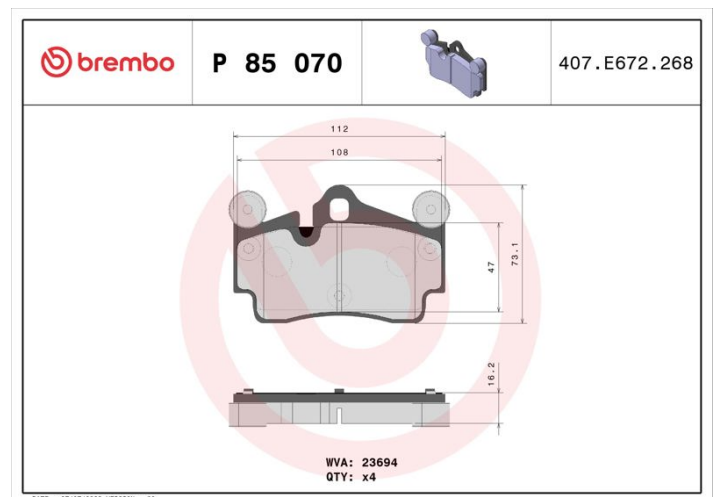

### Technical specifications

EAN code <b>8020584058732</b>	Axle <b>Rear</b>	Thickness <b>17 mm</b>
Width <b>117 mm</b>	Height <b>73 mm</b>	Braking system <b>Brembo</b>
Wear indicator <b>Prepared for wear indicator</b>	WVA number <b>23694</b>	Accessories <b>With counterweights</b>