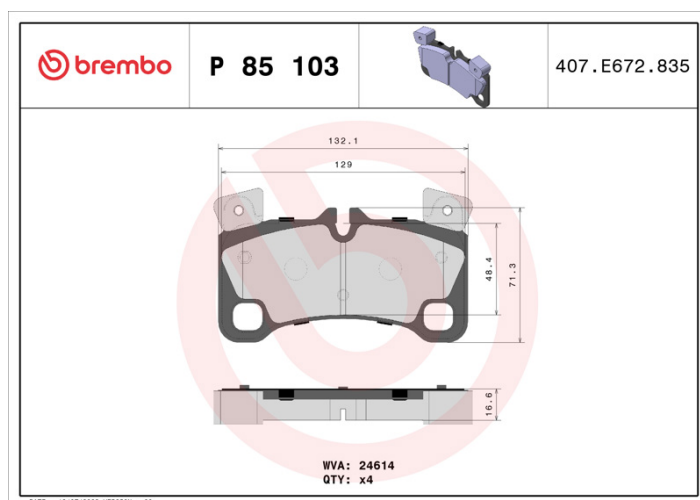

### Technical specifications

EAN code <b>8020584062524</b>	Axle <b>Rear</b>	Thickness <b>17 mm</b>
Width <b>132 mm</b>	Height <b>82 mm</b>	Braking system <b>Brembo</b>
Wear indicator <b>Prepared for wear indicator</b>	WVA number <b>24614</b>	Accessories <b>With counterweights</b>