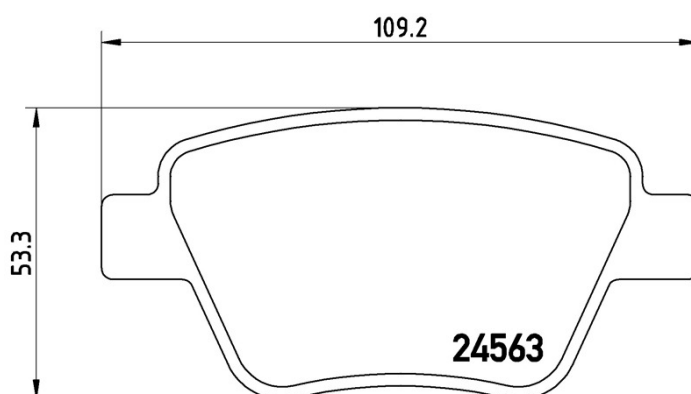

BRAKE PAD

P 85 114

The P 85 114 brake pad is synonymous with reliability

The Brembo brake pad guarantees ultimate safety when braking thanks to the use of more than 100 different compounds, designed according to the type of vehicle and use. Stopping distances reduced to a minimum, maximum driving comfort and silent operation are the most important features of Brembo materials. Brembo brake pads are supplied together with an extensive range of accessories and assembly kits for professional-standard installation.

- ✓ OE-equivalent
- ✓ Brembo quality
- ✓ ECE-R90 certificate
- ✓ Safety
- ✓ Performance
- ✓ Comfort

Technical specifications

EAN code	Axle	Thickness
8020584091043	Rear	18 mm
Width	Height	Braking system
109 mm	53 mm	Bosch
Wear indicator	WVA number	Accessories
Without	24563	With brake caliper bolts