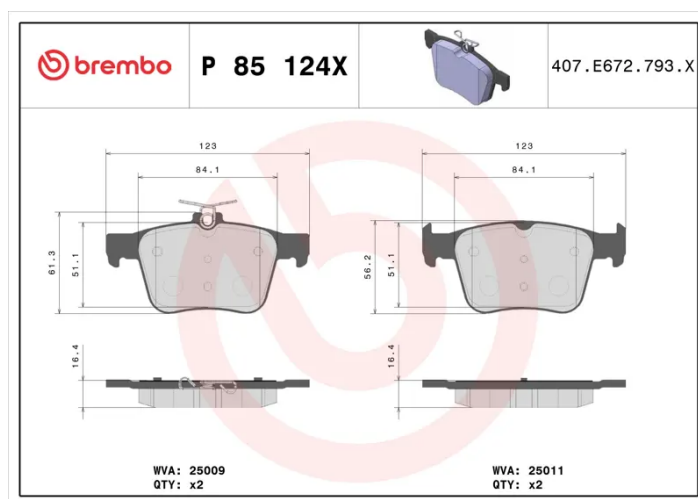

BRAKE PAD XTRA P 85 124X

The P 85 124X Xtra brake pad is synonymous with reliability

Brembo Xtra brake pads, developed to enhance the advantages of the Xtra and Max discs, are made using the special BRM X L01 compound which consists of more than 30 different components. Compared with the compound used for original-equivalent pads, the new solution assures a higher friction coefficient, which translates to more precise and stable braking, at both high and low temperatures. All this makes for greater driving comfort and improved pedal modularity, without compromising the product's mileage output.

- ✓ OE-equivalent
- ✓ Brembo quality
- ✓ ECE-R90 certificate
- ✓ Safety
- ✓ Performance
- ✓ Sports driving

Technical specifications

EAN code 8020584069394	Axle Rear	Thickness 16 mm
Width 123 mm	Height 56 mm	Braking system Teves
Wear indicator Without	WVA number 25009,25011	