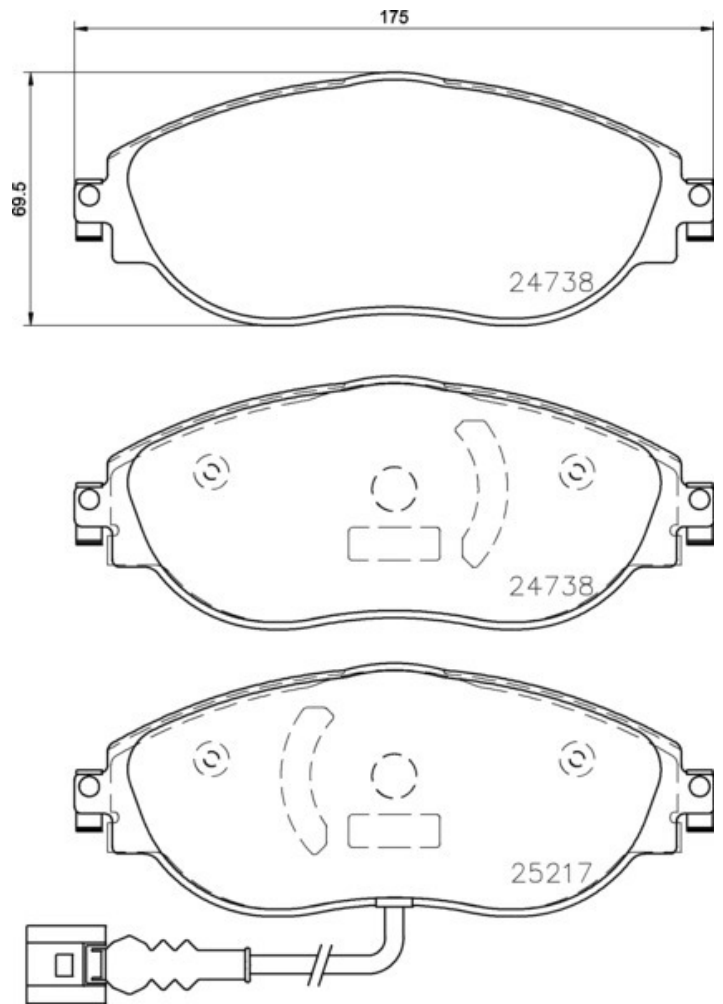

- ✓ OE-equivalent
- ✓ Brembo quality
- ✓ ECE-R90 certificate
- ✓ Safety
- ✓ Performance
- ✓ Sports driving

Technical specifications

EAN code
8020584069455

Axle
Front

Thickness
20 mm

Width
175 mm

Height
70 mm

Braking system
TRW

Wear indicator
Electric

WVA number
24738,25217

Accessories
With brake caliper bolts

COMPATIBLE VEHICLES

COMPATIBLE OE PART NUMBERS

3Q0698151B	AUDI
------------	------

5Q0698151K	AUDI
------------	------