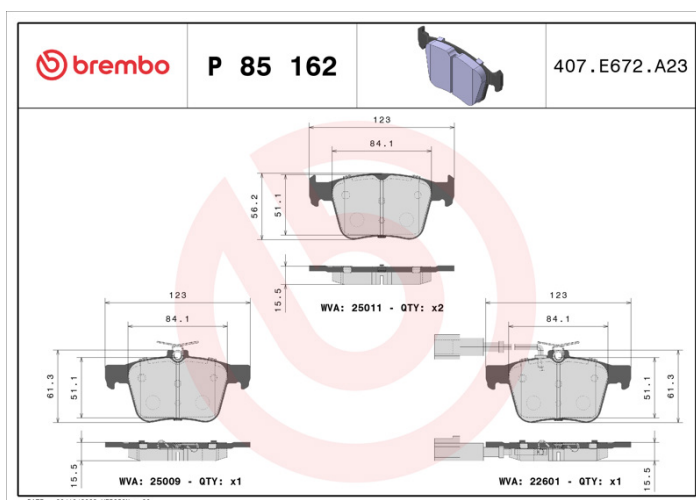

BRAKE PAD

P 85 162

The P 85 162 brake pad is synonymous with reliability

The Brembo brake pad guarantees ultimate safety when braking thanks to the use of more than 100 different compounds, designed according to the type of vehicle and use. Stopping distances reduced to a minimum, maximum driving comfort and silent operation are the most important features of Brembo materials. Brembo brake pads are supplied together with an extensive range of accessories and assembly kits for professional-standard installation.

- ✓ OE-equivalent
- ✓ Brembo quality
- ✓ ECE-R90 certificate
- ✓ Safety
- ✓ Performance
- ✓ Comfort

Technical specifications

EAN code	Axle	Thickness
8020584084816	Rear	16 mm
Width	Height	Braking system
123 mm	56 mm	Teves
Wear indicator	WVA number	
Electric	22601,25011,25009	