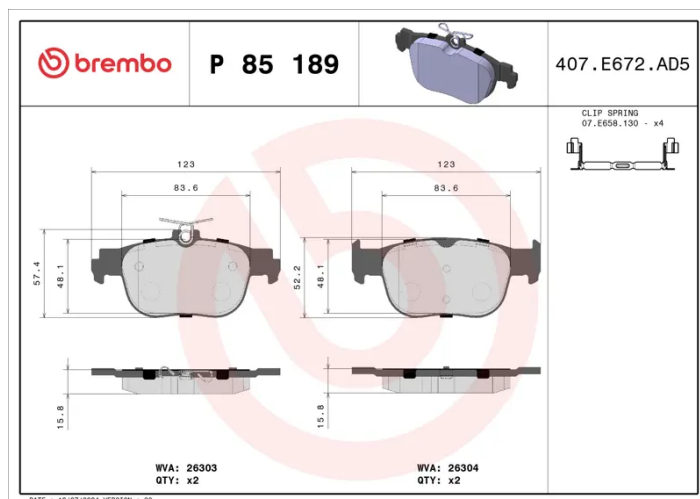

BRAKE PAD

P 85 189

The P 85 189 brake pad is synonymous with reliability

The Brembo brake pad guarantees ultimate safety when braking thanks to the use of more than 100 different compounds, designed according to the type of vehicle and use. Stopping distances reduced to a minimum, maximum driving comfort and silent operation are the most important features of Brembo materials. Brembo brake pads are supplied together with an extensive range of accessories and assembly kits for professional-standard installation.

- ✓ OE-equivalent
- ✓ Brembo quality
- ✓ ECE-R90 certificate
- ✓ Safety
- ✓ Performance
- ✓ Comfort
- ✓ With accessories

Technical specifications

EAN code 8020584120231	Axle Rear	Thickness 16 mm
Width 123 mm	Height 52 mm	Braking system ATE
Wear indicator Without	WVA number 26303,26304	Accessories With anti-squeal shim With piston clip With accessories