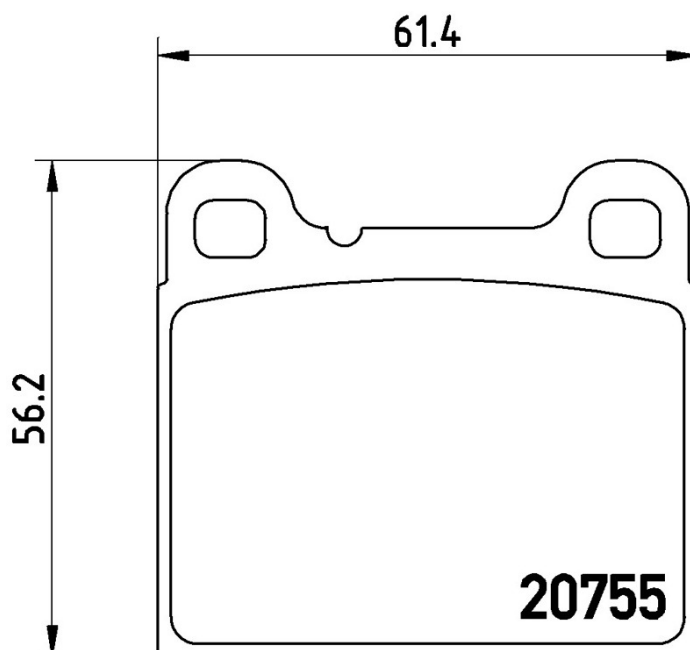

BRAKE PAD

P 86 002

The P 86 002 brake pad is synonymous with reliability

The Brembo brake pad guarantees ultimate safety when braking thanks to the use of more than 100 different compounds, designed according to the type of vehicle and use. Stopping distances reduced to a minimum, maximum driving comfort and silent operation are the most important features of Brembo materials. Brembo brake pads are supplied together with an extensive range of accessories and assembly kits for professional-standard installation.

- ✓ OE-equivalent
- ✓ Brembo quality
- ✓ ECE-R90 certificate
- ✓ Safety
- ✓ Performance
- ✓ Comfort

Technical specifications

EAN code 8020584058909	Axle Rear	Thickness 15 mm
Width 61 mm	Height 56 mm	Braking system Teves
Wear indicator Without	WVA number 20755	Accessories With anti-squeal shim