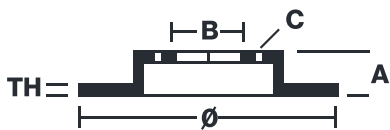

SPORT | TY3 BRAKE DISC

59.E114.11

The 59.E114.11 brake disc is synonymous with reliability

Type-3 slotting used to distinguish the Brembo SPORT | TY3 brake disc is widely used in professional motorsports. It therefore offers superior initial response with excellent release characteristics, improving braking performance while giving the vehicle an aggressive appearance. The Brembo logo on the braking surface adds an exclusive and unique touch to the vehicle. The SPORT | TY3 brake discs are plug-and-play since they replace OE discs directly.

- ✓ OE-equivalent
- ✓ Brembo quality
- ✓ ECE-R90 certificate
- ✓ Safety
- ✓ Performance
- ✓ Comfort
- ✓ Sports driving
- ✓ Sparty look

Technical specifications

Diameter	Thickness (TH)	Height (A)
284 mm	22 mm	44 mm
Number of holes (C)	Brake disc type	Centering
4	Solid	59 mm
Min. thickness	Tightening torque	Axle
20,5 mm	98 Nm	Front
Units per box	EAN code	
1	8020584604823	

brembo 59.E114.11

DIMENSIONI	284 x 22mm
MIN TH	20.5mm
WEIGHT	6.31kg

Date: 2011/2023 | Version: 3.00