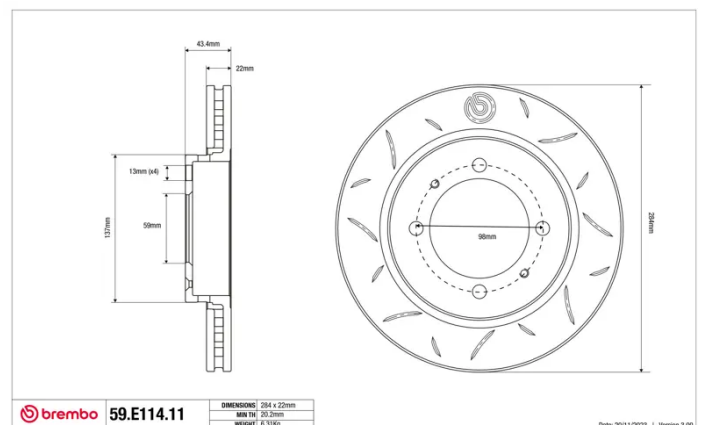

SPORT | TY3 BRAKE DISC

59.E114.11

The 59.E114.11 brake disc is synonymous with reliability

Type-3 slotting used to distinguish the Brembo SPORT | TY3 brake disc is widely used in professional motorsports. It therefore offers superior initial response with excellent release characteristics, improving braking performance while giving the vehicle an aggressive appearance. The Brembo logo on the braking surface adds an exclusive and unique touch to the vehicle. The SPORT | TY3 brake discs are plug-and-play since they replace OE discs directly.

- ✓ OE-equivalent
- ✓ Brembo quality
- ✓ ECE-R90 certificate
- ✓ Safety
- ✓ Performance
- ✓ Comfort
- ✓ Sports driving
- ✓ Sparty look

Technical specifications

Diameter	Thickness (TH)	Height (A)
284 mm	22 mm	44 mm
Number of holes (C)	Brake disc type	Centering
4	Solid	59 mm
Min. thickness	Tightening torque	Axle
20,5 mm	98 Nm	Front
Units per box	EAN code	
1	8020584604823	

brembo 59.E114.11

DIMENSIONI	284 x 22mm
MIN TH	20.5mm
WEIGHT	6.31kg

Date: 2011/2023 | Version: 3.00