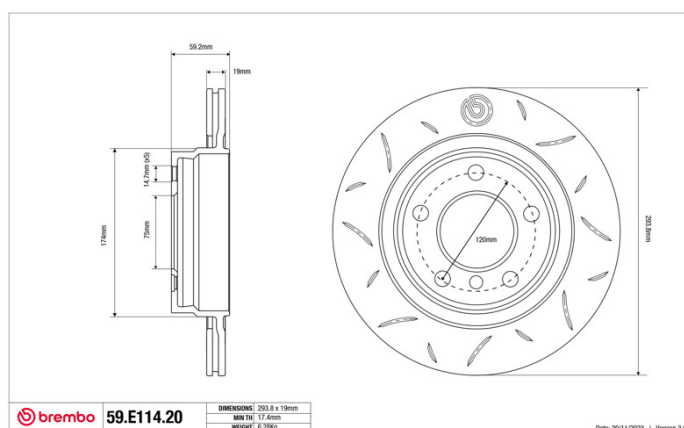

SPORT | TY3 BRAKE DISC

59.E114.20

The 59.E114.20 brake disc is synonymous with reliability

Type-3 slotting used to distinguish the Brembo SPORT | TY3 brake disc is widely used in professional motorsports. It therefore offers superior initial response with excellent release characteristics, improving braking performance while giving the vehicle an aggressive appearance. The Brembo logo on the braking surface adds an exclusive and unique touch to the vehicle. The SPORT | TY3 brake discs are plug-and-play since they replace OE discs directly.

- ✓ OE-equivalent
- ✓ Brembo quality
- ✓ ECE-R90 certificate
- ✓ Safety
- ✓ Performance
- ✓ Comfort
- ✓ Sports driving
- ✓ Sparty look

Technical specifications

Diameter	Thickness (TH)	Height (A)
294 mm	19 mm	59 mm
Number of holes (C)	Brake disc type	Centering
5	Solid	75 mm
Min. thickness	Tightening torque	Axle
17,6 mm	120 Nm	Rear
Units per box	EAN code	
0	8020584604915	

59.E114.20

DIMENSIONI	293.8 x 19mm
MIN TH	17.6mm
WEIGHT	6.29kg

Date: 2011/2023 | Version: 3.00