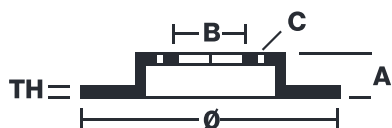

SPORT | TY3 BRAKE DISC

59.E114.20

The 59.E114.20 brake disc is synonymous with reliability

Type-3 slotting used to distinguish the Brembo SPORT | TY3 brake disc is widely used in professional motorsports. It therefore offers superior initial response with excellent release characteristics, improving braking performance while giving the vehicle an aggressive appearance. The Brembo logo on the braking surface adds an exclusive and unique touch to the vehicle. The SPORT | TY3 brake discs are plug-and-play since they replace OE discs directly.

- ✓ OE-equivalent
- ✓ Brembo quality
- ✓ ECE-R90 certificate
- ✓ Safety
- ✓ Performance
- ✓ Comfort
- ✓ Sports driving
- ✓ Sparty look

Technical specifications

Diameter	Thickness (TH)	Height (A)
294 mm	19 mm	59 mm
Number of holes (C)	Brake disc type	Centering
5	Solid	75 mm
Min. thickness	Tightening torque	Axle
17,6 mm	120 Nm	Rear
Units per box	EAN code	
0	8020584604915	

59.E114.20

DIMENSIONI	293.8 x 19mm
MIN TH	17.6mm
WEIGHT	6.29kg

Date: 2011/2023 | Version: 3.00