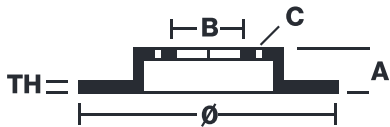

SPORT | TY3 BRAKE DISC

59.E114.79

The 59.E114.79 brake disc is synonymous with reliability

Type-3 slotting used to distinguish the Brembo SPORT | TY3 brake disc is widely used in professional motorsports. It therefore offers superior initial response with excellent release characteristics, improving braking performance while giving the vehicle an aggressive appearance. The Brembo logo on the braking surface adds an exclusive and unique touch to the vehicle. The SPORT | TY3 brake discs are plug-and-play since they replace OE discs directly.

- ✓ OE-equivalent
- ✓ Brembo quality
- ✓ ECE-R90 certificate
- ✓ Safety
- ✓ Performance
- ✓ Comfort
- ✓ Sports driving
- ✓ Sparty look

Technical specifications

Diameter	Thickness (TH)	Height (A)
365 mm	25 mm	49 mm
Number of holes (C)	Brake disc type	Centering
5	Solid	79 mm
Min. thickness	Axle	
22 mm	Rear	
Units per box	EAN code	
1	8020584605523	

59.E114.79

DIMENSIONI	365 x 25mm
MIN TH	22mm
WEIGHT	10.3kg

Date: 2011/2023 | Version: 3.00