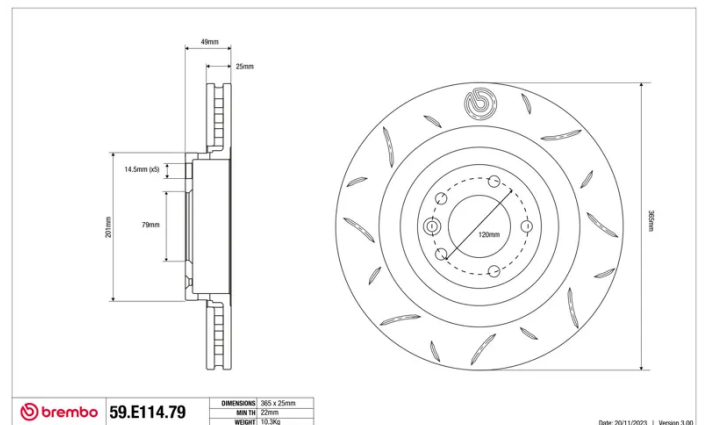

SPORT | TY3 BRAKE DISC

59.E114.79

The 59.E114.79 brake disc is synonymous with reliability

Type-3 slotting used to distinguish the Brembo SPORT | TY3 brake disc is widely used in professional motorsports. It therefore offers superior initial response with excellent release characteristics, improving braking performance while giving the vehicle an aggressive appearance. The Brembo logo on the braking surface adds an exclusive and unique touch to the vehicle. The SPORT | TY3 brake discs are plug-and-play since they replace OE discs directly.

- ✓ OE-equivalent
- ✓ Brembo quality
- ✓ ECE-R90 certificate
- ✓ Safety
- ✓ Performance
- ✓ Comfort
- ✓ Sports driving
- ✓ Sparty look

Technical specifications

Diameter	Thickness (TH)	Height (A)
365 mm	25 mm	49 mm
Number of holes (C)	Brake disc type	Centering
5	Solid	79 mm
Min. thickness	Axle	
22 mm	Rear	
Units per box	EAN code	
1	8020584605523	

59.E114.79

DIMENSIONI	365 x 25mm
MIN TH	22mm
WEIGHT	10.3kg

Date: 2011/2023 | Version: 3.00