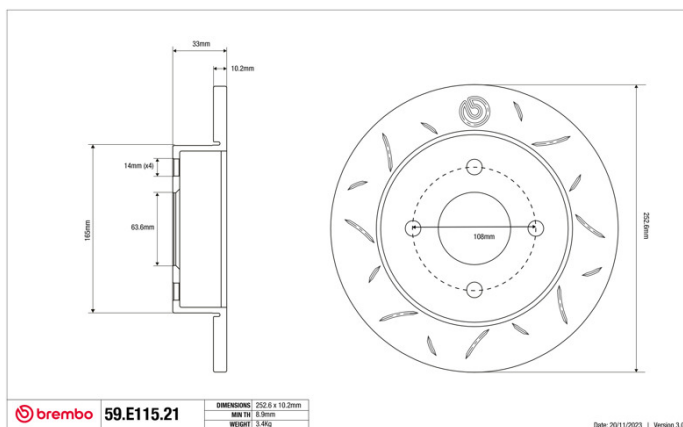

SPORT | TY3 BRAKE DISC

59.E115.21

The 59.E115.21 brake disc is synonymous with reliability

Type-3 slotting used to distinguish the Brembo SPORT | TY3 brake disc is widely used in professional motorsports. It therefore offers superior initial response with excellent release characteristics, improving braking performance while giving the vehicle an aggressive appearance. The Brembo logo on the braking surface adds an exclusive and unique touch to the vehicle. The SPORT | TY3 brake discs are plug-and-play since they replace OE discs directly.

- ✓ OE-equivalent
- ✓ Brembo quality
- ✓ ECE-R90 certificate
- ✓ Safety
- ✓ Performance
- ✓ Comfort
- ✓ Sports driving
- ✓ Sparty look

Technical specifications

Diameter	Thickness (TH)	Height (A)
252 mm	10 mm	33 mm
Number of holes (C)	Brake disc type	Centering
4	Solid	64 mm
Min. thickness	Tightening torque	Axle
8,9 mm	85 Nm	Rear
Units per box	EAN code	
0	8020584605943	

brembo 59.E115.21

DIMENSIONI	252.6 x 10.2mm
MIN TH	8.9mm
WEIGHT	3.4kg

Date: 2011/2023 | Version: 3.00