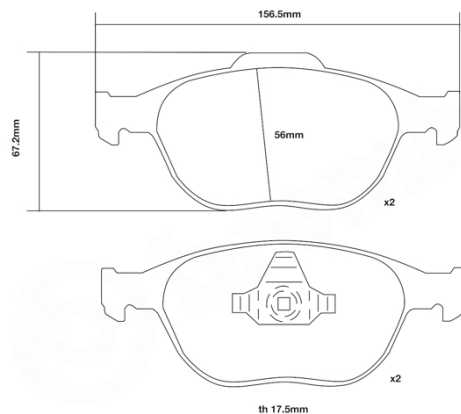

Technical specifications

Width **157 mm** Thickness **18 mm**

WVA number **23440,23441** Axle **Front**

EAN code **8020584602317**