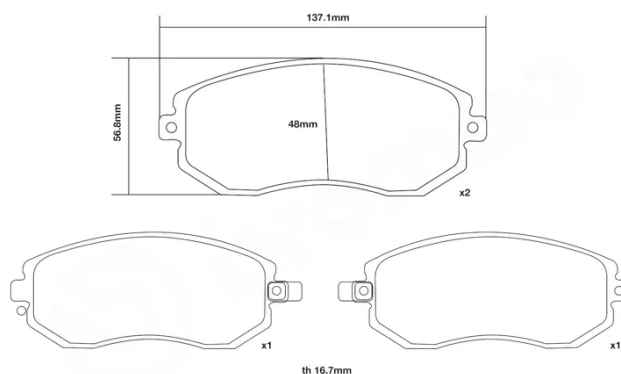

- ✓ OE-equivalent
- ✓ Brembo quality
- ✓ ECE-R90 certificate
- ✓ Safety
- ✓ Performance
- ✓ Comfort
- ✓ Sports driving
- ✓ Sporty look

Technical specifications

Width
137 mm

Thickness
17 mm

WVA number
25760,25761

Axle
Front

EAN code
8020584602560

COMPATIBLE VEHICLES