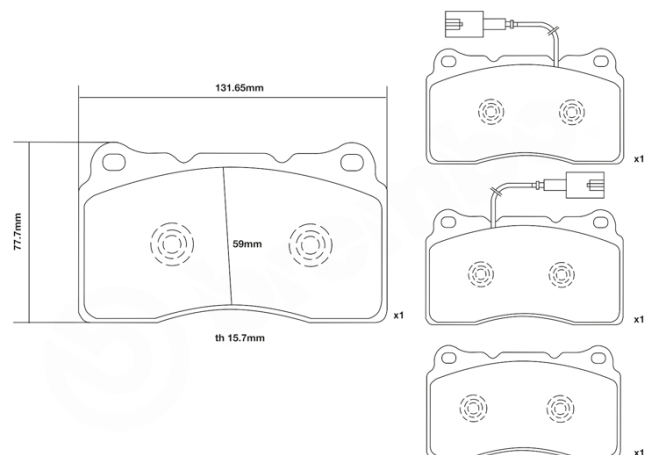

### Technical specifications

Width **132 mm** Thickness **16 mm**

WVA number **23756** Axle **Front**

EAN code **8020584602621**

COMPATIBLE VEHICLES