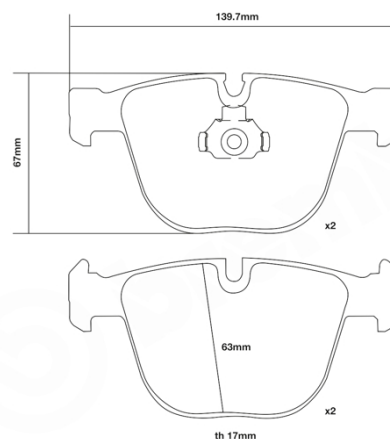

### Technical specifications

Width	Thickness	
<b>140</b> mm	<b>17</b> mm	
Wear indicator	WVA number	Axle
<b>Prepared for wear indicator</b>	<b>23730</b>	<b>Rear</b>
EAN code		
<b>8020584602737</b>		

COMPATIBLE VEHICLES