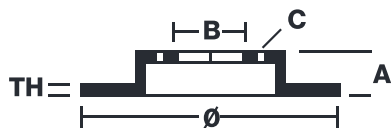

168B407D6

The 168B407D6 brake disc is synonymous with reliability

- ✓ OE-equivalent
- ✓ Brembo quality
- ✓ Safety
- ✓ Performance
- ✓ Durability
- ✓ Sports driving

Technical specifications

Diameter \emptyset	Thickness (TH)	Number of holes
305 mm	5 mm	5
Hole diameter	Centering (B)	Brake disc type
14 mm	181 mm	Fixed
Surface width	Holes fixing (C)	
	14 mm	
Units per box		
1		