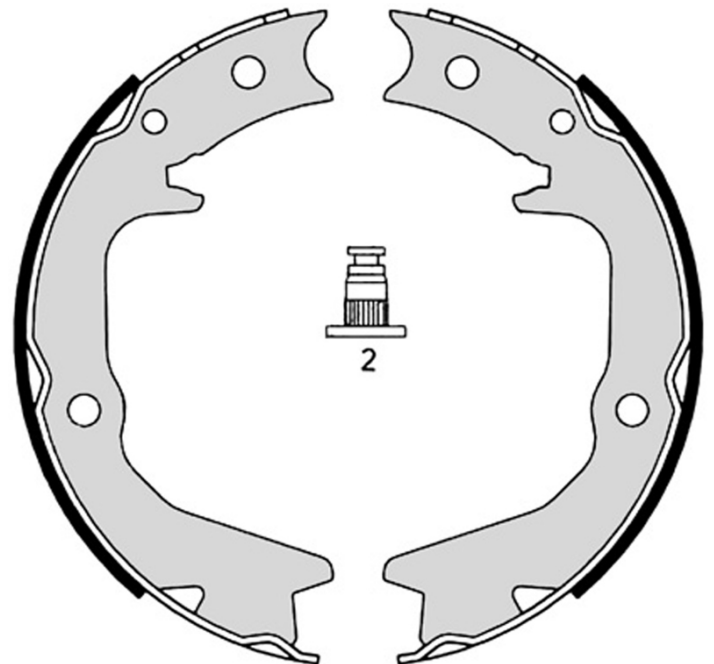

SHOE

S 54 519

The S 54 519 brake shoe is synonymous with reliability

Brembo brake shoes of original equipment quality guarantee the safe and reliable performance of your drum braking system. All Brembo brake shoes are accompanied by a ECE-R90 homologation certificate.

- ✓ OE-equivalent
- ✓ Brembo quality
- ✓ ECE-R90 certificate
- ✓ Safety
- ✓ Durability

Technical specifications

EAN code
8432509642344

Rear

Diameter
167 mm

Width
32 mm

Type
Parking brake

COMPATIBLE VEHICLES