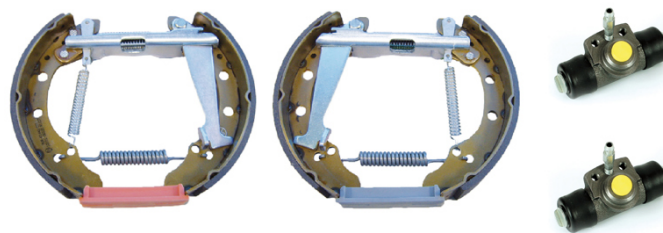

SHOE KIT K 85 036

The K 85 036 shoe kit is synonymous with reliability

The Brembo Kit & Fit is the ideal solution for the maintenance of drum brakes: everything you need for quick and efficient servicing is supplied in a single pre-assembled package, all with guaranteed Brembo quality. The kit contains all the components necessary for drum brake maintenance: shoes, brake wheel cylinders, springs, lubricant, and fixing kit.

- ✓ OE-equivalent
- ✓ Brembo quality
- ✓ ECE-R90 certificate
- ✓ Safety
- ✓ Durability
- ✓ Quick assembly
- ✓ With accessories
- ✓ Pre-Assembled Kit

Technical specifications

EAN code	Axle	Diameter
8020584077160	Rear	200 mm
Width	Master cylinder diameter	Type of assembly
40 mm	17 mm	Pre-assembled
Braking system	Brake proportioning valve	
VAG	Manual	