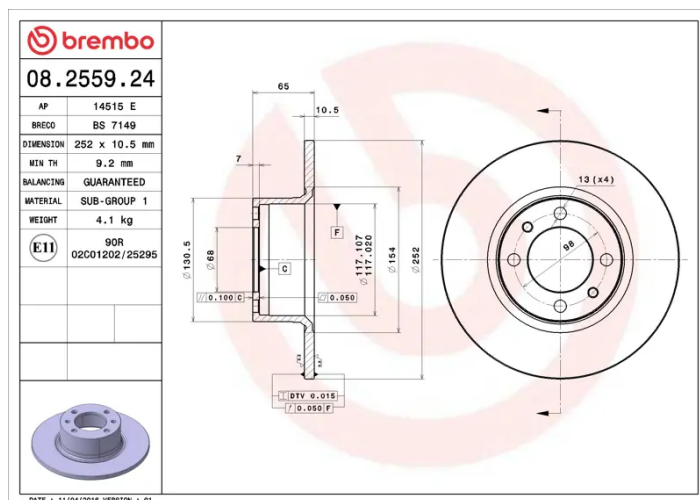

### Technical specifications

EAN code  
**8020584013427**

Axle  
**Front**

Diameter Ø  
**252** mm

Thickness (TH)  
**10,5** mm

Height (A)  
**65** mm

Number of holes (C)  
**4**

Brake disc type  
**Solid**

Centering (B)  
**68** mm

Min. thickness  
**9,2** mm

Tightening torque  
**75** Nm

COMPATIBLE VEHICLES