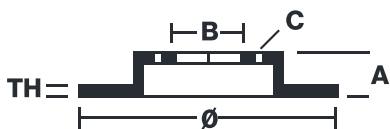

BRAKE DISC

08.7768.10

The **08.7768.10** brake disc is synonymous with reliability

The Brembo brake disc is fully interchangeable with an Original Equipment brake disc. The control of the entire production cycle allows Brembo to offer brake discs with outstanding performance levels, reliability, durability and comfort in all conditions of use. All Brembo brake discs are accompanied by the ECE-R90 homologation.

- ✓ OE-equivalent
- ✓ Brembo quality
- ✓ ECE-R90 certificate
- ✓ Safety
- ✓ Fastening screws

Technical specifications

EAN code
8020584776810

Axle
Rear

Diameter \varnothing
265 mm

Thickness (TH)
10 mm

Height (A)
71 mm