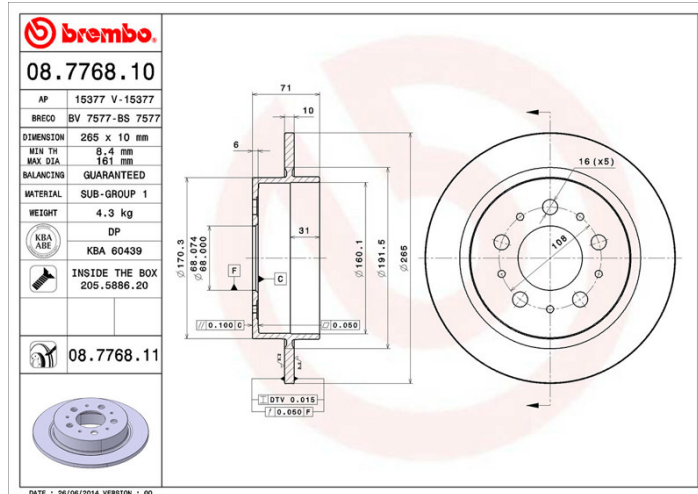

- ✓ OE-equivalent
- ✓ Brembo quality
- ✓ ECE-R90 certificate
- ✓ Safety
- ✓ Fastening screws

Technical specifications

EAN code
8020584776810

Axle
Rear

Diameter \varnothing
265 mm

Thickness (TH)
10 mm

Height (A)
71 mm

Number of holes (C)
5

Brake disc type
Solid

Centering (B)
68 mm

Min. thickness
8,4 mm

Tightening torque
110 Nm

COMPATIBLE VEHICLES

COMPATIBLE OE PART NUMBERS

2718953 VOLVO