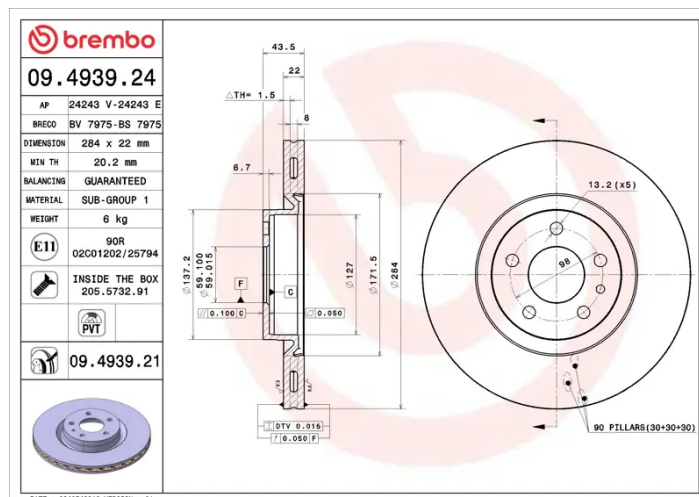

- ✓ OE-equivalent
- ✓ Brembo quality
- ✓ ECE-R90 certificate
- ✓ Safety
- ✓ PVT ventilation
- ✓ Fastening screws

Technical specifications

EAN code
8020584013342

Axle
Front

Diameter Ø
284 mm

Thickness (TH)
22 mm

Height (A)
44 mm

Number of holes (C)
5

Brake disc type
Ventilated

Centering (B)
59 mm

Min. thickness
20,2 mm

Tightening torque
98 Nm

COMPATIBLE VEHICLES

COMPATIBLE OE PART NUMBERS