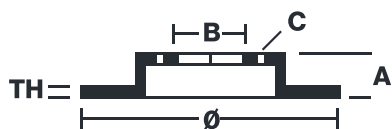

BRAKE DISC

09.4939.24

The **09.4939.24** brake disc is synonymous with reliability

The Brembo brake disc is fully interchangeable with an Original Equipment brake disc. The control of the entire production cycle allows Brembo to offer brake discs with outstanding performance levels, reliability, durability and comfort in all conditions of use. All Brembo brake discs are accompanied by the ECE-R90 homologation.

- ✓ OE-equivalent
- ✓ Brembo quality
- ✓ ECE-R90 certificate
- ✓ Safety
- ✓ PVT ventilation
- ✓ Fastening screws

Technical specifications

EAN code
8020584013342

Axle
Front

Diameter Ø
284 mm

Thickness (TH)
22 mm